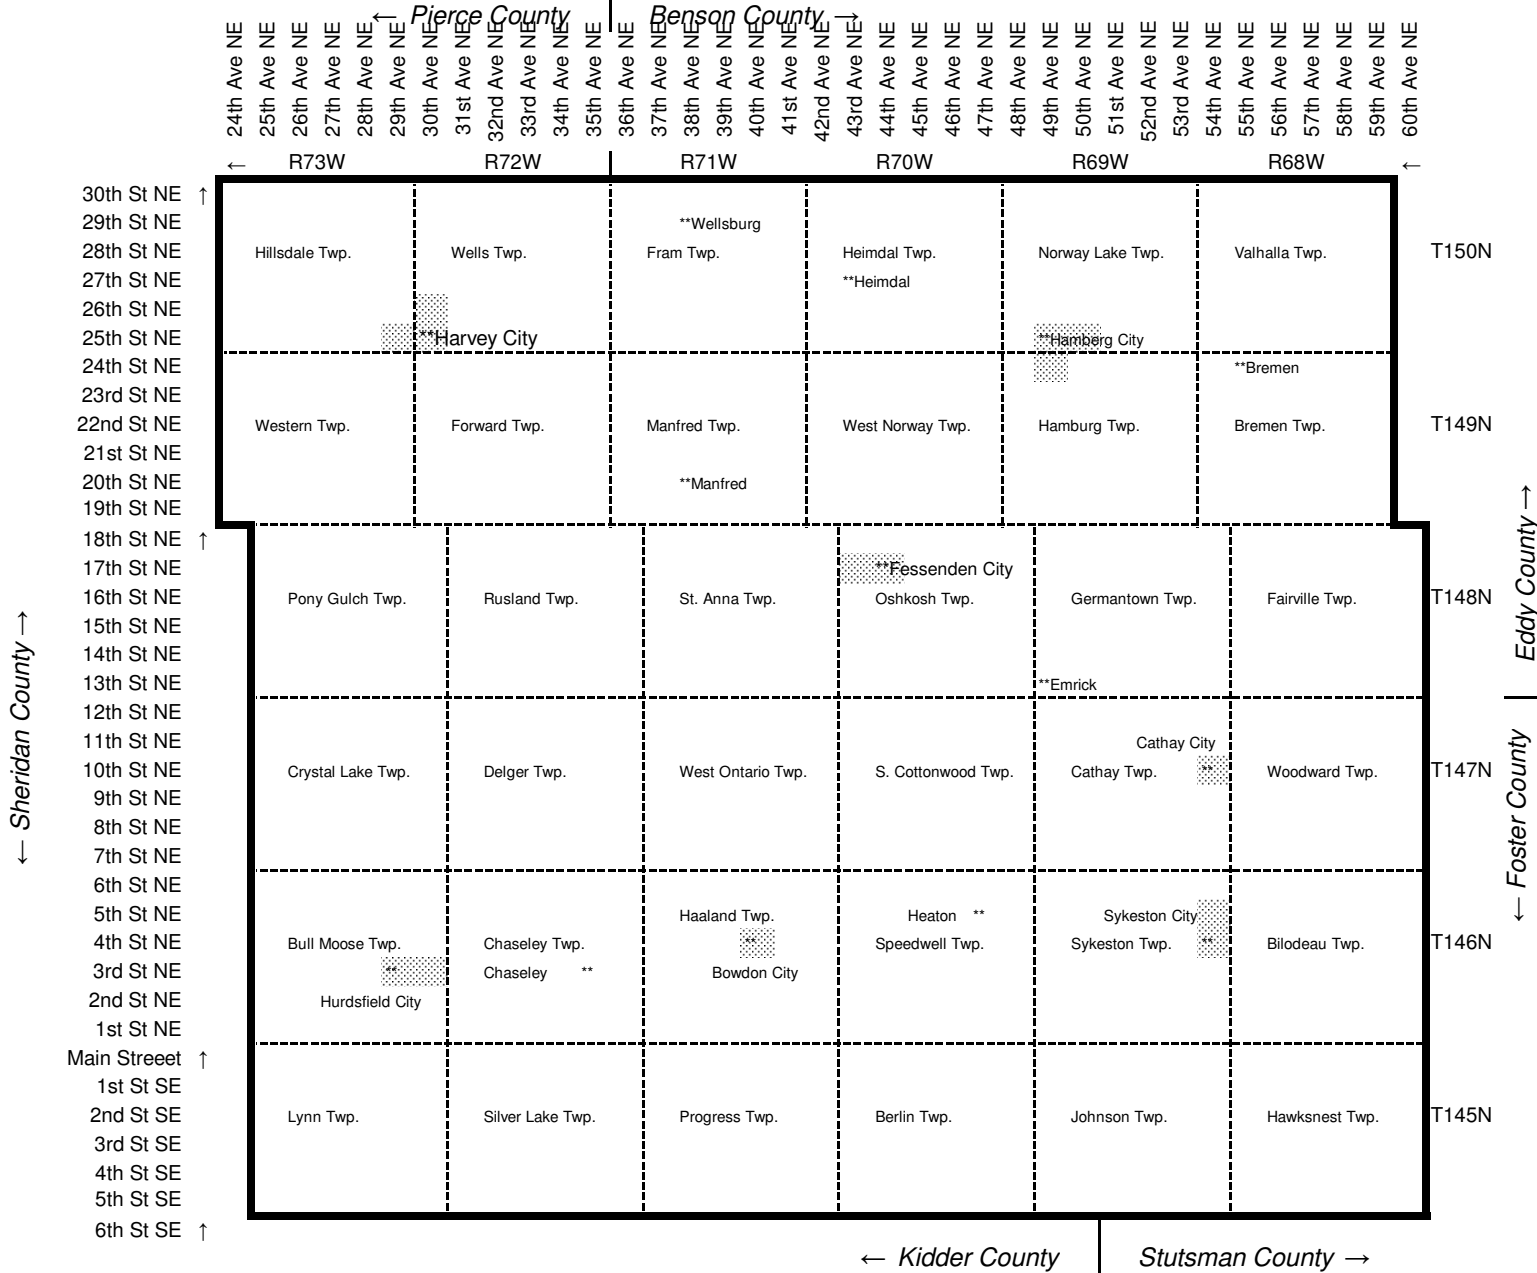

WELLS COUNTY, NORTH DAKOTA

6	5	4	3	2	1
7	8	9	10	11	12
18	17	16	15	14	13
19	20	21	22	23	24
30	29	28	27	26	25
31	32	33	34	35	36

N, W = Odd
E, S = Even

Wells County, in its entirety, is zoned Agricultural except organized cities and those townships enacting their own zoning regulations pursuant to NDCC §58-03.